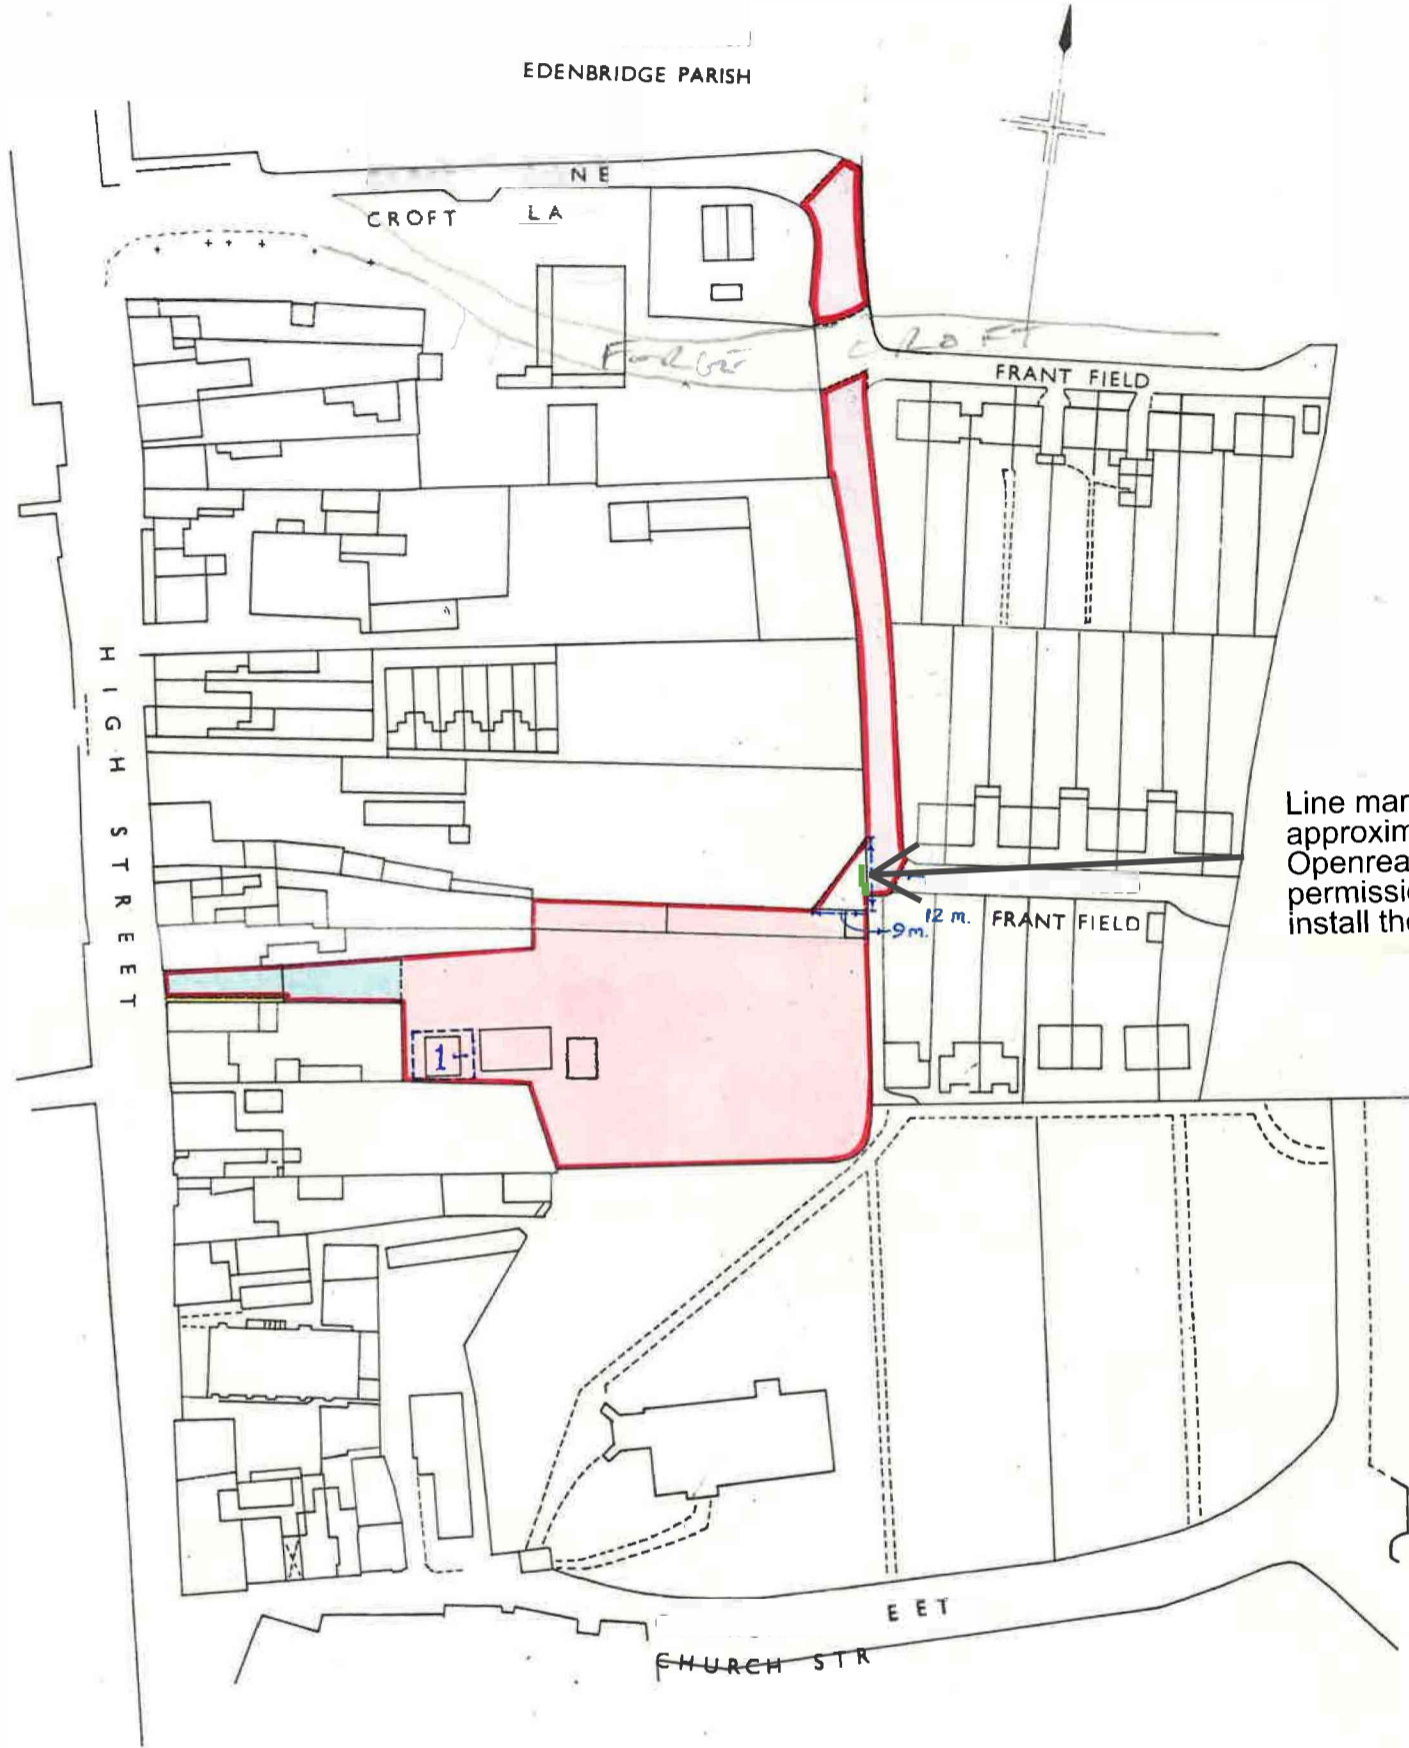

H. M. LAND REGISTRY

item 11.5

NATIONAL GRID PLAN TQ 4446 SECTION F
KENT SEVENOAKS DISTRICT
Scale 1/1250
Enlarged from 1/2500

EDENBRIDGE PARISH

Line marked in green is approximately the area where BT Openreach are requesting permission to open the road to install the fire optic cabling

© Crown Copyright 1973

TITLE No. K 457443

as with or without vehicles to