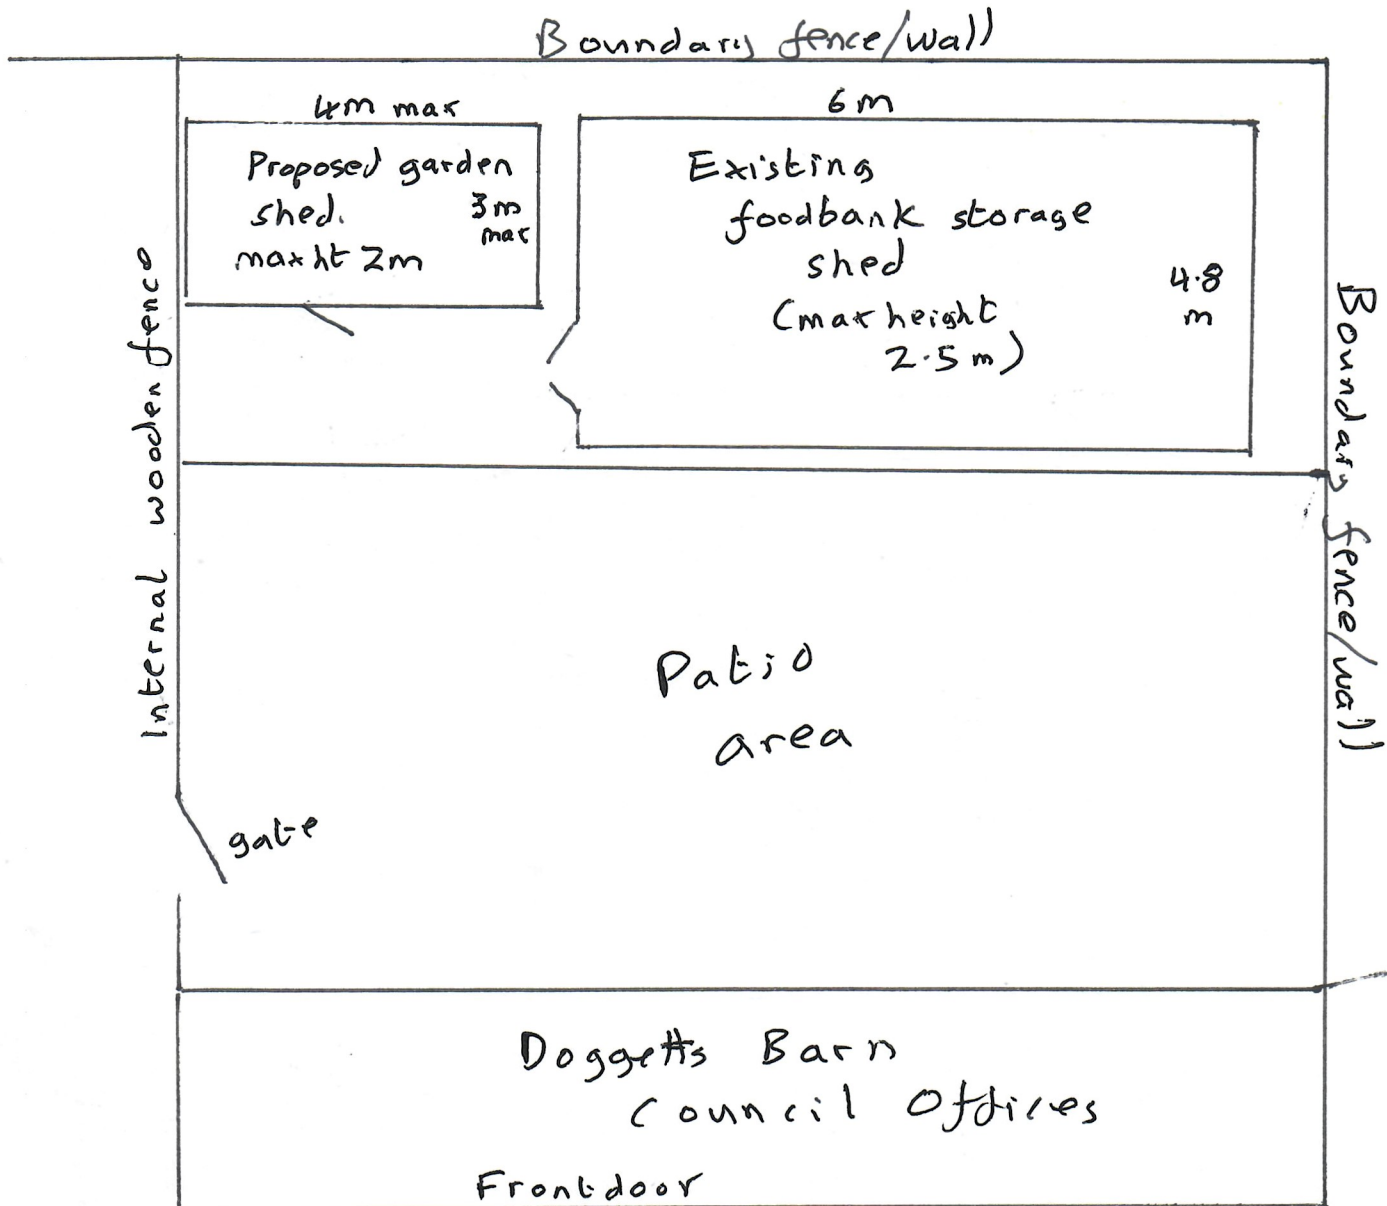

Edenbridge Foodbank Proposal June 3rd 2025

For Overflow Storage of Non-perishable Food Items

Temporary small garden shed next to current main storage shed

Outline Sketch: Not to scale.

Proposed wooden garden shed on hard standing
max 4m x 3m single sloping roof max height 2m
Electricity supply to be extended from existing storage
by qualified electrician to provide light and power
socket.

Single door - no windows.